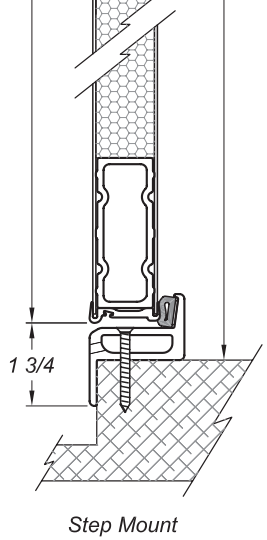

Standard Latch (Trioving #5316/8)
 Optional Latch (F R & C #2035)

Bulkhead Mount

Floor Mount

Step Mount