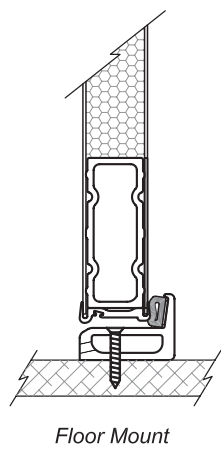

Standard Latch (Trioving #5316/8)
 Optional Latch (F R & C #2035)

Bulkhead Mount

Floor Mount

Step Mount